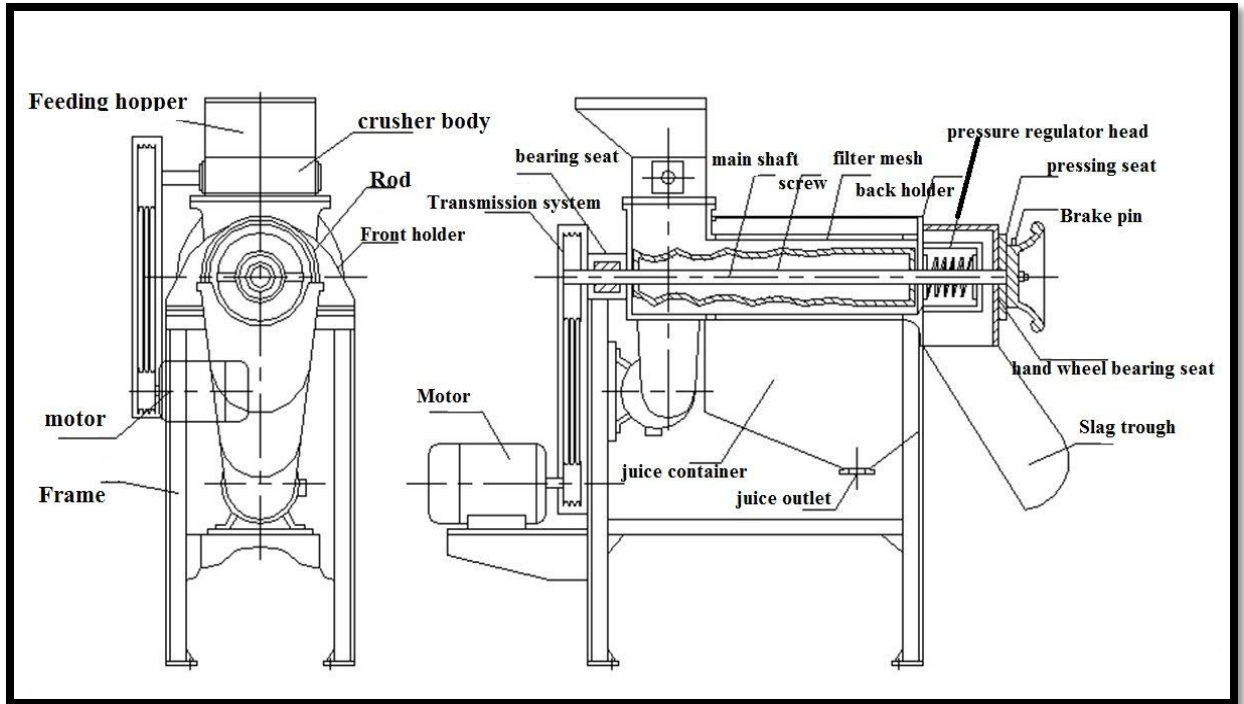

GARLIC, GINGER, PINEAPPLE, LEMON, CARROT, APPLE & GRAPE JUICE MAKING MACHINE

Type:	Juice Maker
Voltage:	380V
Power:	1.5KW
Customized:	Non-Customized
Name:	Juice Machine
Model:	AAE-JM19